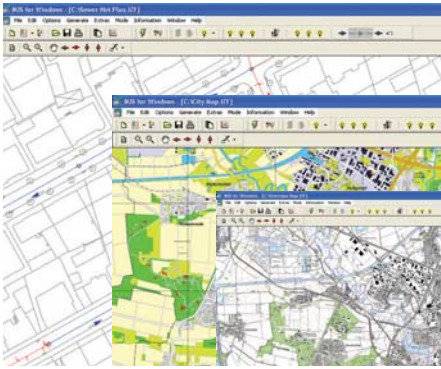

### Geographical Sewer Information System

Highly efficient SQL database  
PANORAMO integration and data analysis  
Sewer system management for small municipalities through to large cities  
Video server and film management  
Available in various languages  
EN 13508-2 - capable

# IBAK IKIS

IBAK IKIS background maps

IBAK IKIS statistics-, inspection and photo reports

**IBAK IKIS** Software is a highly efficient sewer information system for extremely user-friendly and well-organised management of even the greatest quantities of sewer system data. Information on your sewer system such as: "inspection reports, photos of defects, videos, Panoramio films, tilt data, defects classes, statistics, classifications, cleaning intervals, rehabilitation data, ..." is at your disposal at a glance against a background of extensive DWG or DXF maps, aerial photos or scanned maps.

## Features:

- Client/server architecture
- SQL database
- Integrated CAD
- Hybrid processing of raster and vector data
- Background aerial photos
- Theme plans
- Sewer TV inspection itineraries
- Extensive report generation
- Report generator with export to Excel, Word, HTML
- Video server integration
- Integration of digital videos MPEG 1 / 2 / 4
- Defects picture management and photo reports
- Sewer section graphics
- Longitudinal cross-sections
- PANORAMO data integration / access

## Options:

- Defects classification to ATV, ISYBAU
- Statistics module
- Flow direction tracking
- Point object management
- Lateral sewer module
- Rehabilitation management
- Cleaning management
- Sewer sections / laterals with inflection points
- Intermediate manholes
- Export to GIS ESRI Shape
- Panoramio data analysis
- Hydraulics interface
- WinWert interface
- Tilt data management