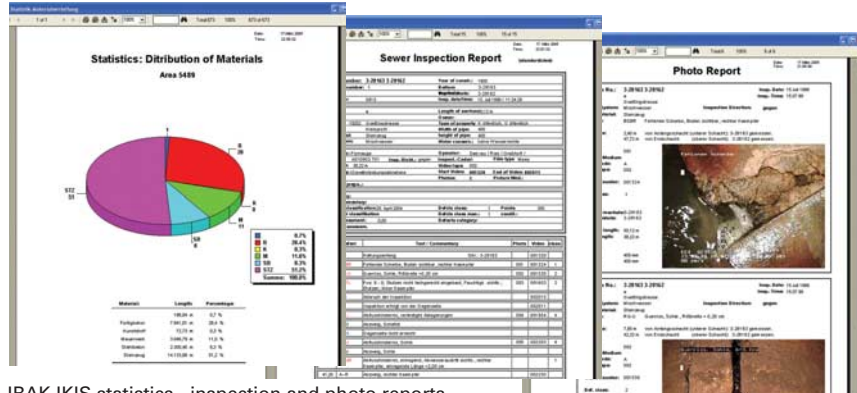

### Geographical Sewer Information System

Highly efficient SQL database  
PANORAMO integration and data analysis  
Sewer system management for small municipalities through to large cities  
Video server and film management  
Available in various languages  
EN 13508-2 - capable

# IBAK IKIS

IBAK IKIS background maps

IBAK IKIS statistics-, inspection and photo reports

**IBAK IKIS** Software is a highly efficient sewer information system for extremely user-friendly and well-organised management of even the greatest quantities of sewer system data. Information on your sewer system such as: "inspection reports, photos of defects, videos, Panoramio films, tilt data, defects classes, statistics, classifications, cleaning intervals, rehabilitation data, ..." is at your disposal at a glance against a background of extensive DWG or DXF maps, aerial photos or scanned maps.

## Features:

- Client/server architecture
- SQL database
- Integrated CAD
- Hybrid processing of raster and vector data
- Background aerial photos
- Theme plans
- Sewer TV inspection itineraries
- Extensive report generation
- Report generator with export to Excel, Word, HTML
- Video server integration
- Integration of digital videos MPEG 1 / 2 / 4
- Defects picture management and photo reports
- Sewer section graphics
- Longitudinal cross-sections
- PANORAMO data integration / access